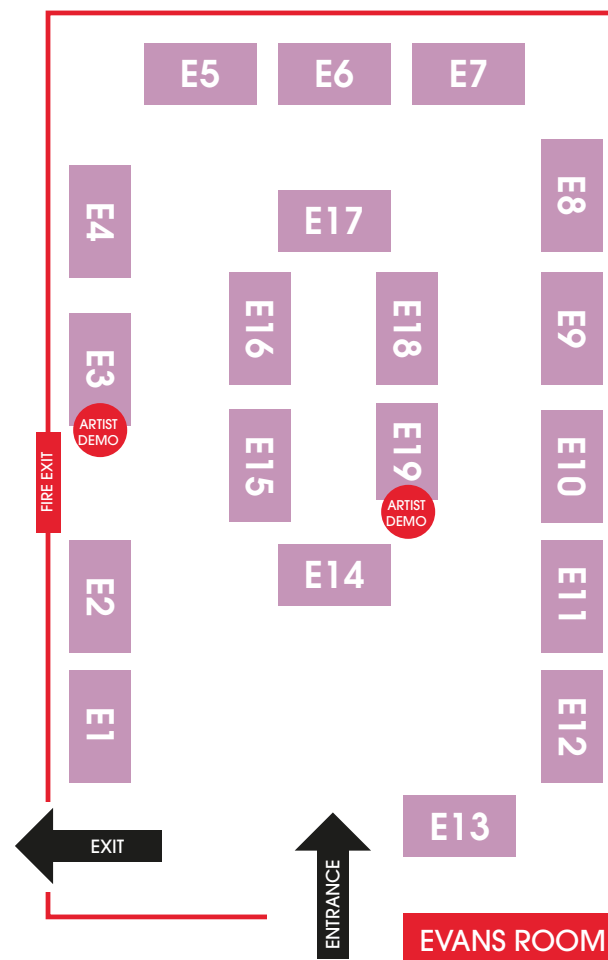

FIRE EXIT

FIRE EXIT

CAFE AREA

RAMP  
TO  
RAISED  
AREAARTIST  
DEMO  
M15 M14

MAIN HALL

FIRE EXIT

EXIT

ENTRANCE

FIRE EXIT

EXIT

ENTRANCE

EVANS ROOM

FIRE EXIT

EXIT

ENTRANCE

YORK ROOM  
(UPSTAIRS)