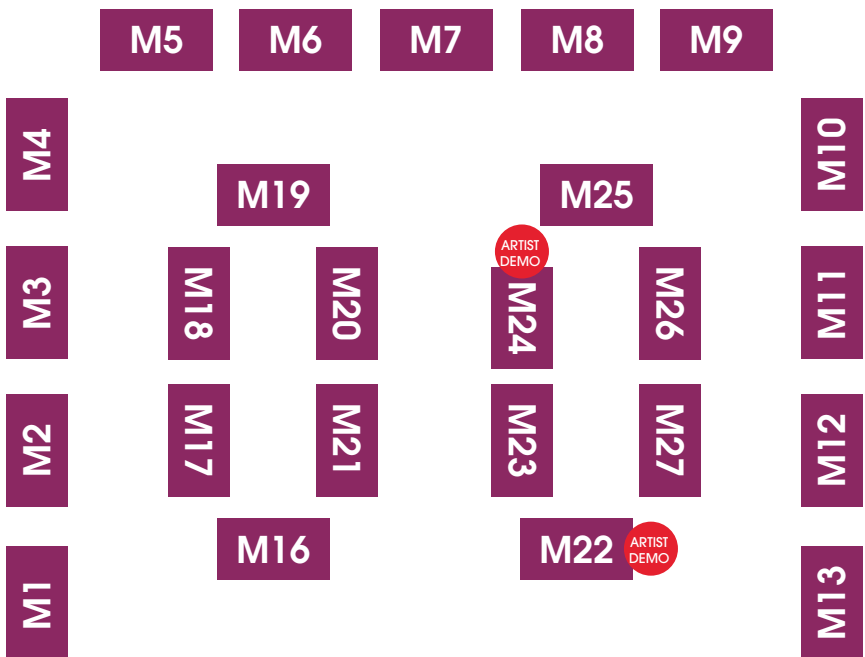

FIRE EXIT

FIRE EXIT

CAFE AREA

RAMP  
TO  
RAISED  
AREAARTIST  
DEMO  
M15 M14

MAIN HALL

FIRE EXIT

EXIT

ENTRANCE